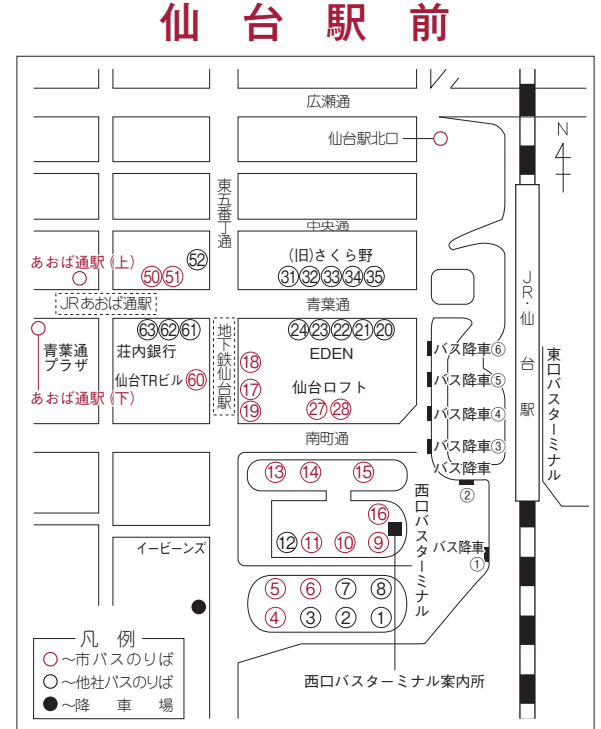

Large table of train routes for the Naganomine Line, listing various stations and departure times for multiple directions.

泉中央駅 2番のりば **野村經由 住吉台線**

Table of train routes for the Suwayama Line, including destinations like Suwayama and departure times.

泉中央駅 2番のりば **野村・泉ピレジ經由 泉中央駅～実沢営業所線**

Table showing routes for the Suwayama branch, including destinations like Suwayama and departure times.

泉中央駅 1番のりば **北環状線經由 泉中央駅～南吉成線**

Table showing routes for the Aizumi branch, including destinations like Aizumi and departure times.

青陵中等教育学校前經由 **泉中央駅～貝ヶ森一丁目線**

Table showing routes for the Kaizaki branch, including destinations like Kaizaki and departure times.

泉中央駅 1番のりば

Table showing routes for the Suwayama branch, including destinations like Suwayama and departure times.

泉中央駅 1番のりば

Table showing routes for the Suwayama branch, including destinations like Suwayama and departure times.

実沢営業所經由 いずみ墓園線

Table showing routes for the Izumi branch, including destinations like Izumi and departure times.

北環状・川平団地・北中山經由 **泉中央駅 1番のりば 泉中央駅～聖和短大線**

Table showing routes for the Seiwai branch, including destinations like Seiwai and departure times.

スプリングバレー-泉高原スキー場線

Table showing routes for the Spring Valley branch, including destinations like Spring Valley and departure times.

実沢営業所～朴沢・花輪線

Table showing routes for the Honzaki branch, including destinations like Honzaki and departure times.

【のりば案内】

泉中央駅

旭ヶ丘駅

八乙女駅

地下鉄北仙台駅

川内営業所……022-221-3326 実沢営業所……022-379-2422 東仙台営業所……022-251-1420 白沢出張所……022-392-2557 霞の目営業所……022-286-2131 七北田出張所……022-372-3201 長町営業所……022-248-2514 ※ノンステップ(ワンステップ)バスの運行情報の確認は各営業所にお問い合わせください。