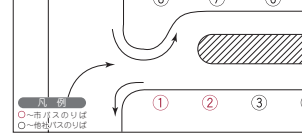

仙台駅 13番のりば 北仙台經由 **桜ヶ丘線**

Table of train routes for the Sakuragaoka Line, listing destinations like Sakuragaoka and Sendai Station, and departure times.

東北大学病院前・川内駅経由 **桜ヶ丘～川内営業所線**

Table showing routes for the Sakuragaoka-Kawachi branch, including destinations like Kawachi and departure times.

高野原・赤坂・みやぎ台・実沢經由 **愛子駅・陸前落合駅～泉中央駅線**

Table showing routes for the Aioi-Gomae branch, including destinations like Aioi and Gomaehi and departure times.

住吉台經由 **実沢営業所～愛子駅線**

Table showing routes for the Aioi branch, including destinations like Aioi and departure times.

仙台駅 13番のりば **北山トンネル・川平団地經由 長命ヶ丘線**

Large table of train routes for the Naganomine Line, listing various stations and departure times for multiple directions.

泉中央駅 2番のりば **野村經由 住吉台線**

Table of train routes for the Suwayama Line, including destinations like Suwayama and departure times.

泉中央駅 2番のりば **野村・泉ピレジ經由 泉中央駅～実沢営業所線**

Table showing routes for the Suwayama branch, including destinations like Suwayama and departure times.

泉中央駅 1番のりば **北環状線經由 泉中央駅～南吉成線**

Table showing routes for the Aizumi branch, including destinations like Aizumi and departure times.

青陵中等教育学校前經由 **泉中央駅～貝ヶ森一丁目線**

Table showing routes for the Kaizaki branch, including destinations like Kaizaki and departure times.

泉中央駅 1番のりば

Table showing routes for the Suwayama branch, including destinations like Suwayama and departure times.

泉中央駅 1番のりば

Table showing routes for the Suwayama branch, including destinations like Suwayama and departure times.

実沢営業所經由 いずみ墓園線

Table showing routes for the Izumi branch, including destinations like Izumi and departure times.

北環状・川平団地・北中山經由 **泉中央駅 1番のりば 泉中央駅～聖和短大線**

Table showing routes for the Seiwai branch, including destinations like Seiwai and departure times.

スプリングバレー-泉高原スキー場線